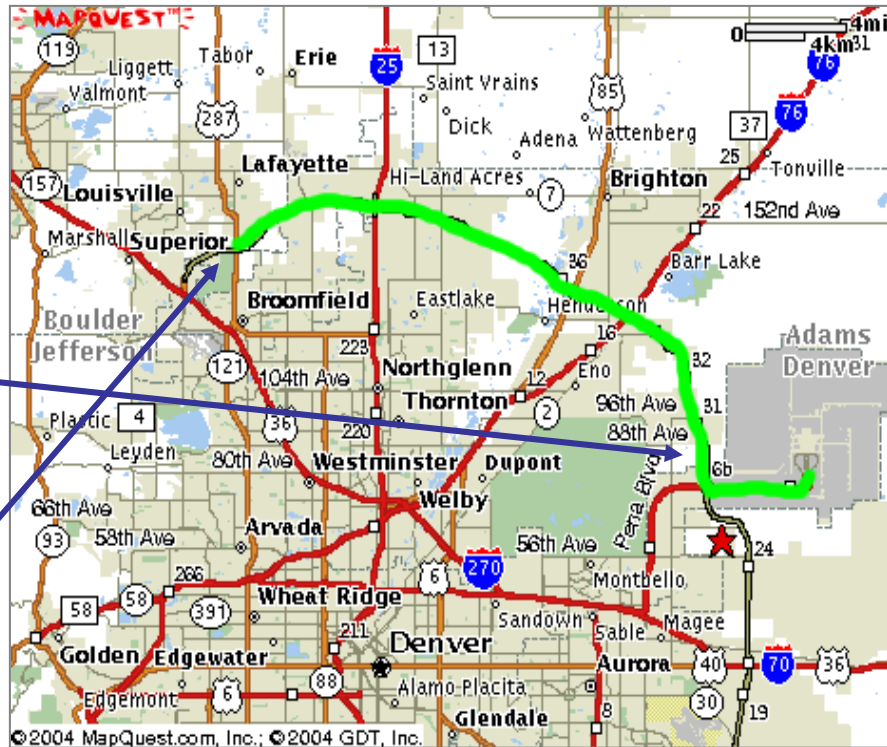

StrionAir
410 South Arthur Ave.
Louisville, CO 80027
303.664.1140

StrionAir's corporate headquarters are located in Louisville, Colorado, between Denver and Boulder.

From Denver International Airport, exit Pena Boulevard at exit 6B (the exit is immediately after the Conoco gas station on your right hand side) onto E470 tollway. Take E470 west, across I-25.

Exit at Route 287/Dillon Road exit.

Continue west on Dillon Road, parallel to the toll road, to Pierce.

From Pierce, turn left at the first stop sign onto Cherry. StrionAir is located in the building on the south east corner of Cherry and Arthur.

StrionAir
410 South Arthur Ave.
Louisville, CO 80027
303.664.1140

StrionAir's corporate headquarters are located in Louisville, Colorado, between Denver and Boulder.

From Denver,
proceed north on I-25, exit
Hwy 36 towards Boulder.

Exit at StorageTek
Drive/Northwest tollway.
Proceed east at the base of the
exit ramp. Continue straight thru
the first light. At the second
light, stay in the left lanes and
turn left. At the next light, Dillon
Road, turn right. Cross the
railroad tracks and turn left on
Pierce into the Colorado
Technology Center.