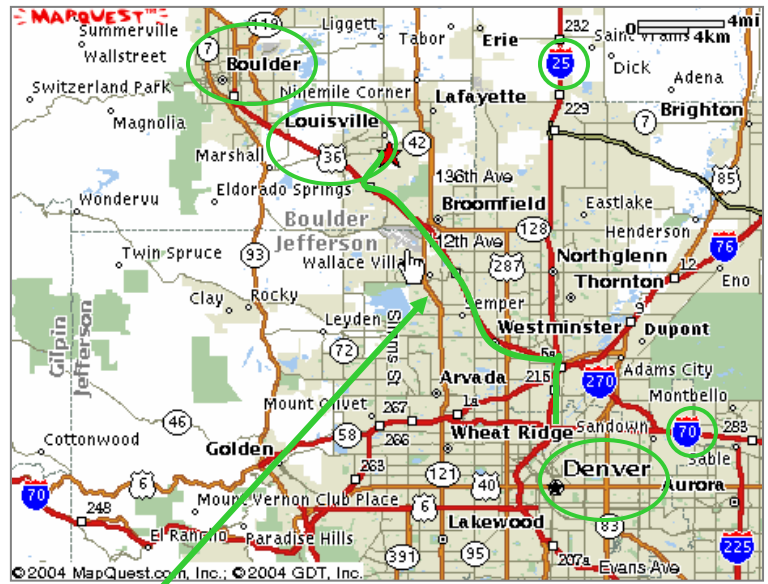

StrionAir
410 South Arthur Ave.
Louisville, CO 80027
303.664.1140

StrionAir's corporate headquarters are located in Louisville, Colorado, between Denver and Boulder.

From Denver International Airport, exit Pena Boulevard at exit 6B (the exit is immediately after the Conoco gas station on your right hand side) onto E470 tollway. Take E470 west, across I-25.

Exit at Route 287/Dillon Road exit.

Continue west on Dillon Road, parallel to the toll road, to Pierce.

From Pierce, turn left at the first stop sign onto Cherry. StrionAir is located in the building on the south east corner of Cherry and Arthur.

StrionAir
410 South Arthur Ave.
Louisville, CO 80027
303.664.1140

StrionAir's corporate headquarters are located in Louisville, Colorado, between Denver and Boulder.

From Denver,
proceed north on I-25, exit
Hwy 36 towards Boulder.

Exit at StorageTek
Drive/Northwest tollway.
Proceed east at the base of the
exit ramp. Continue straight thru
the first light. At the second
light, stay in the left lanes and
turn left. At the next light, Dillon
Road, turn right. Cross the
railroad tracks and turn left on
Pierce into the Colorado
Technology Center.