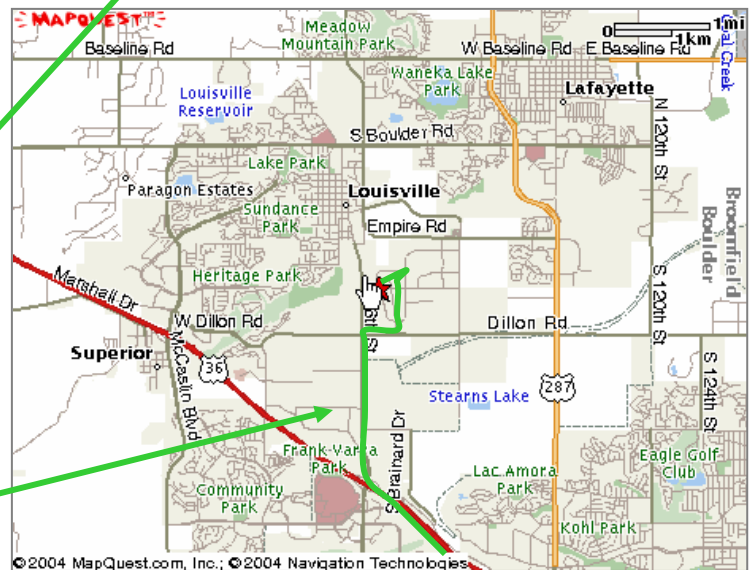

StrionAir
410 South Arthur Ave.
Louisville, CO 80027
303.664.1140

StrionAir's corporate headquarters are located in Louisville, Colorado, between Denver and Boulder.

From Denver International Airport, exit Pena Boulevard at exit 6B (the exit is immediately after the Conoco gas station on your right hand side) onto E470 tollway. Take E470 west, across I-25.

Exit at Route 287/Dillon Road exit.

Continue west on Dillon Road, parallel to the toll road, to Pierce.

From Pierce, turn left at the first stop sign onto Cherry. StrionAir is located in the building on the south east corner of Cherry and Arthur.

StrionAir
410 South Arthur Ave.
Louisville, CO 80027
303.664.1140

StrionAir's corporate headquarters are located in Louisville, Colorado, between Denver and Boulder.

From Denver,
proceed north on I-25, exit
Hwy 36 towards Boulder.

Exit at StorageTek
Drive/Northwest tollway.
Proceed east at the base of the
exit ramp. Continue straight thru
the first light. At the second
light, stay in the left lanes and
turn left. At the next light, Dillon
Road, turn right. Cross the
railroad tracks and turn left on
Pierce into the Colorado
Technology Center.