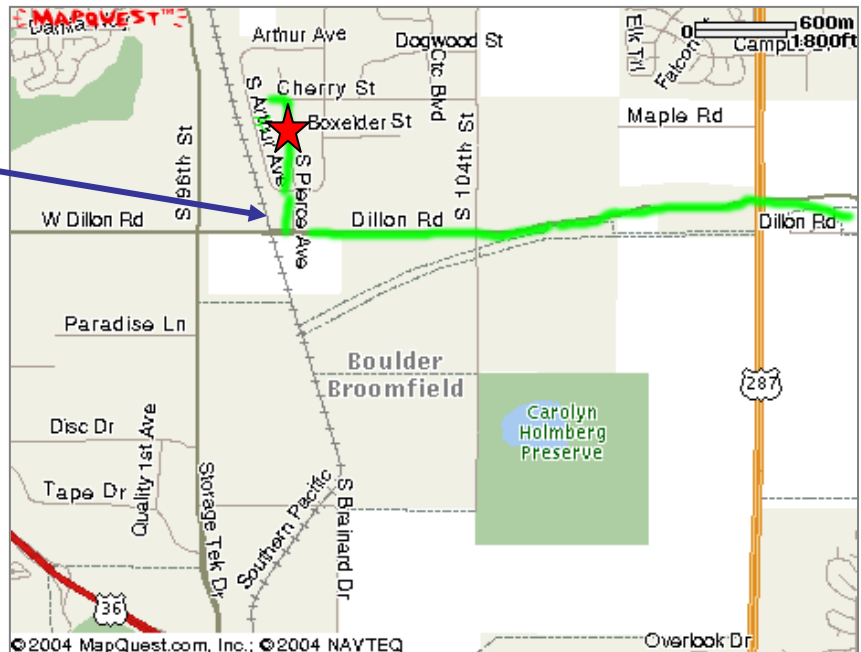

StrionAir
410 South Arthur Ave.
Louisville, CO 80027
303.664.1140

StrionAir's corporate headquarters are located in Louisville, Colorado, between Denver and Boulder.

From Denver International Airport, exit Pena Boulevard at exit 6B (the exit is immediately after the Conoco gas station on your right hand side) onto E470 tollway. Take E470 west, across I-25.

Exit at Route 287/Dillon Road exit.

Continue west on Dillon Road, parallel to the toll road, to Pierce.

From Pierce, turn left at the first stop sign onto Cherry. StrionAir is located in the building on the south east corner of Cherry and Arthur.

StrionAir
410 South Arthur Ave.
Louisville, CO 80027
303.664.1140

StrionAir's corporate headquarters are located in Louisville, Colorado, between Denver and Boulder.

From Denver,
proceed north on I-25, exit
Hwy 36 towards Boulder.

Exit at StorageTek
Drive/Northwest tollway.
Proceed east at the base of the
exit ramp. Continue straight thru
the first light. At the second
light, stay in the left lanes and
turn left. At the next light, Dillon
Road, turn right. Cross the
railroad tracks and turn left on
Pierce into the Colorado
Technology Center.